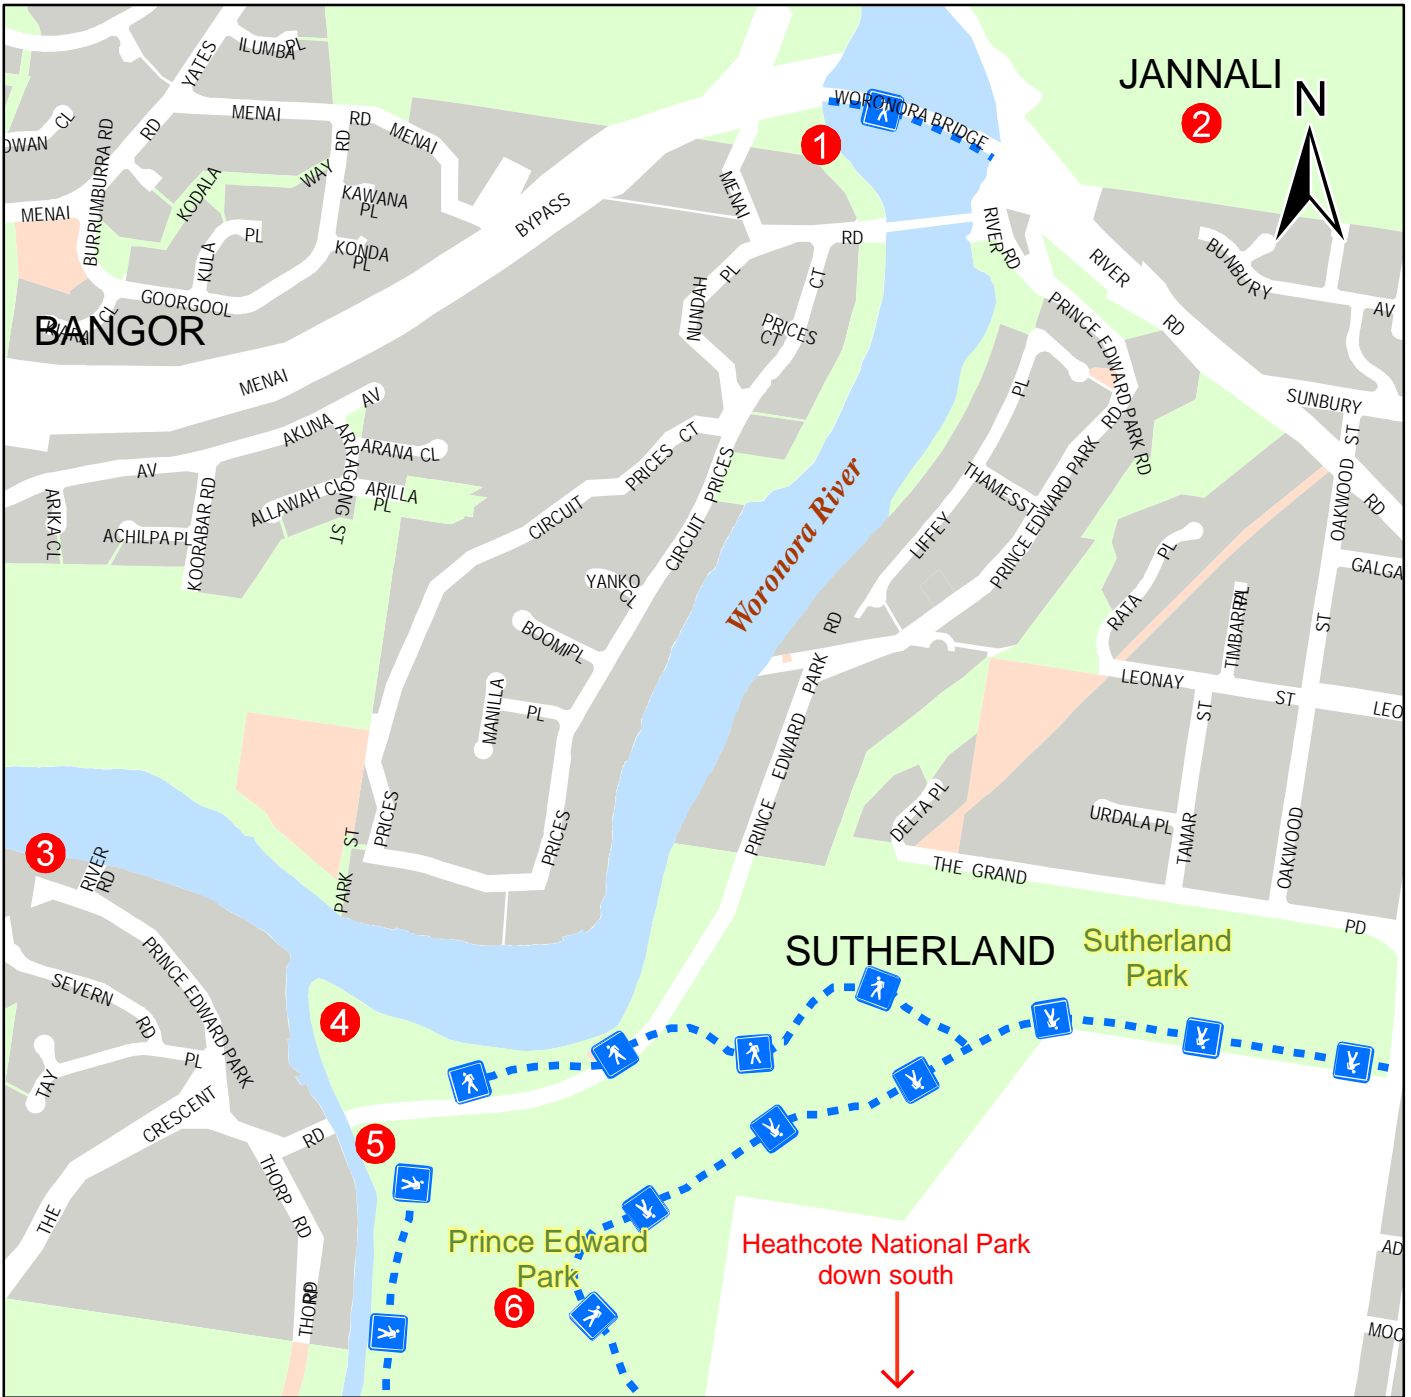

WORONORA RIVER

Sutherland Shire Council

Legend

- | | | |
|---|--|-----------------------------|
| <p>1 Picnic Area & Boat Ramp</p> <p>2 Burnam Burnam Sanctuary</p> <p>3 Wharf</p> | <p>4 Picnic Area & Star Boatshade</p> <p>5 RSL Club</p> <p>6 Prince Edward Park</p> | <p>Walking Track</p> |
| | | |